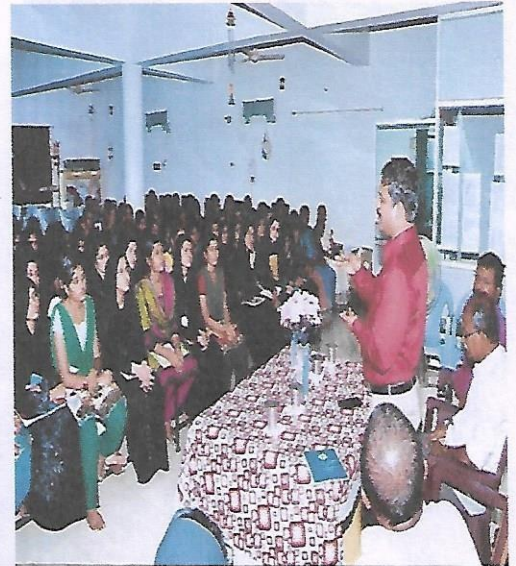

Melapalayam, Tirumelveli - 627005

CAREER GUIDANCE AND PLACEMENT CELL

ACADEMIC YEAR 2019-2020

Summary Report for the activities of Career Guidance and Placement Cell

The Career Guidance classes for the academic year 2019-2020 were started on 04.07.2019. All third year students attended the classes on Tuesday, All Second year students attended Thursday classes, First year students attended the career guidance classes on Friday. Totally 59 classes were conducted during the academic year 2019 - 2020. Out of that, 19 classes were attended by the I year students, 21 classes were attended by the II year students, 19 classes were attended by the III year students. The Faculty members from SIVARAJAVEL IAS ACADEMY handled the classes. To give an experience to write the competitive examinations, a mock examination was conducted for students on 09.08.2019. The students actively participated in the mock examination.